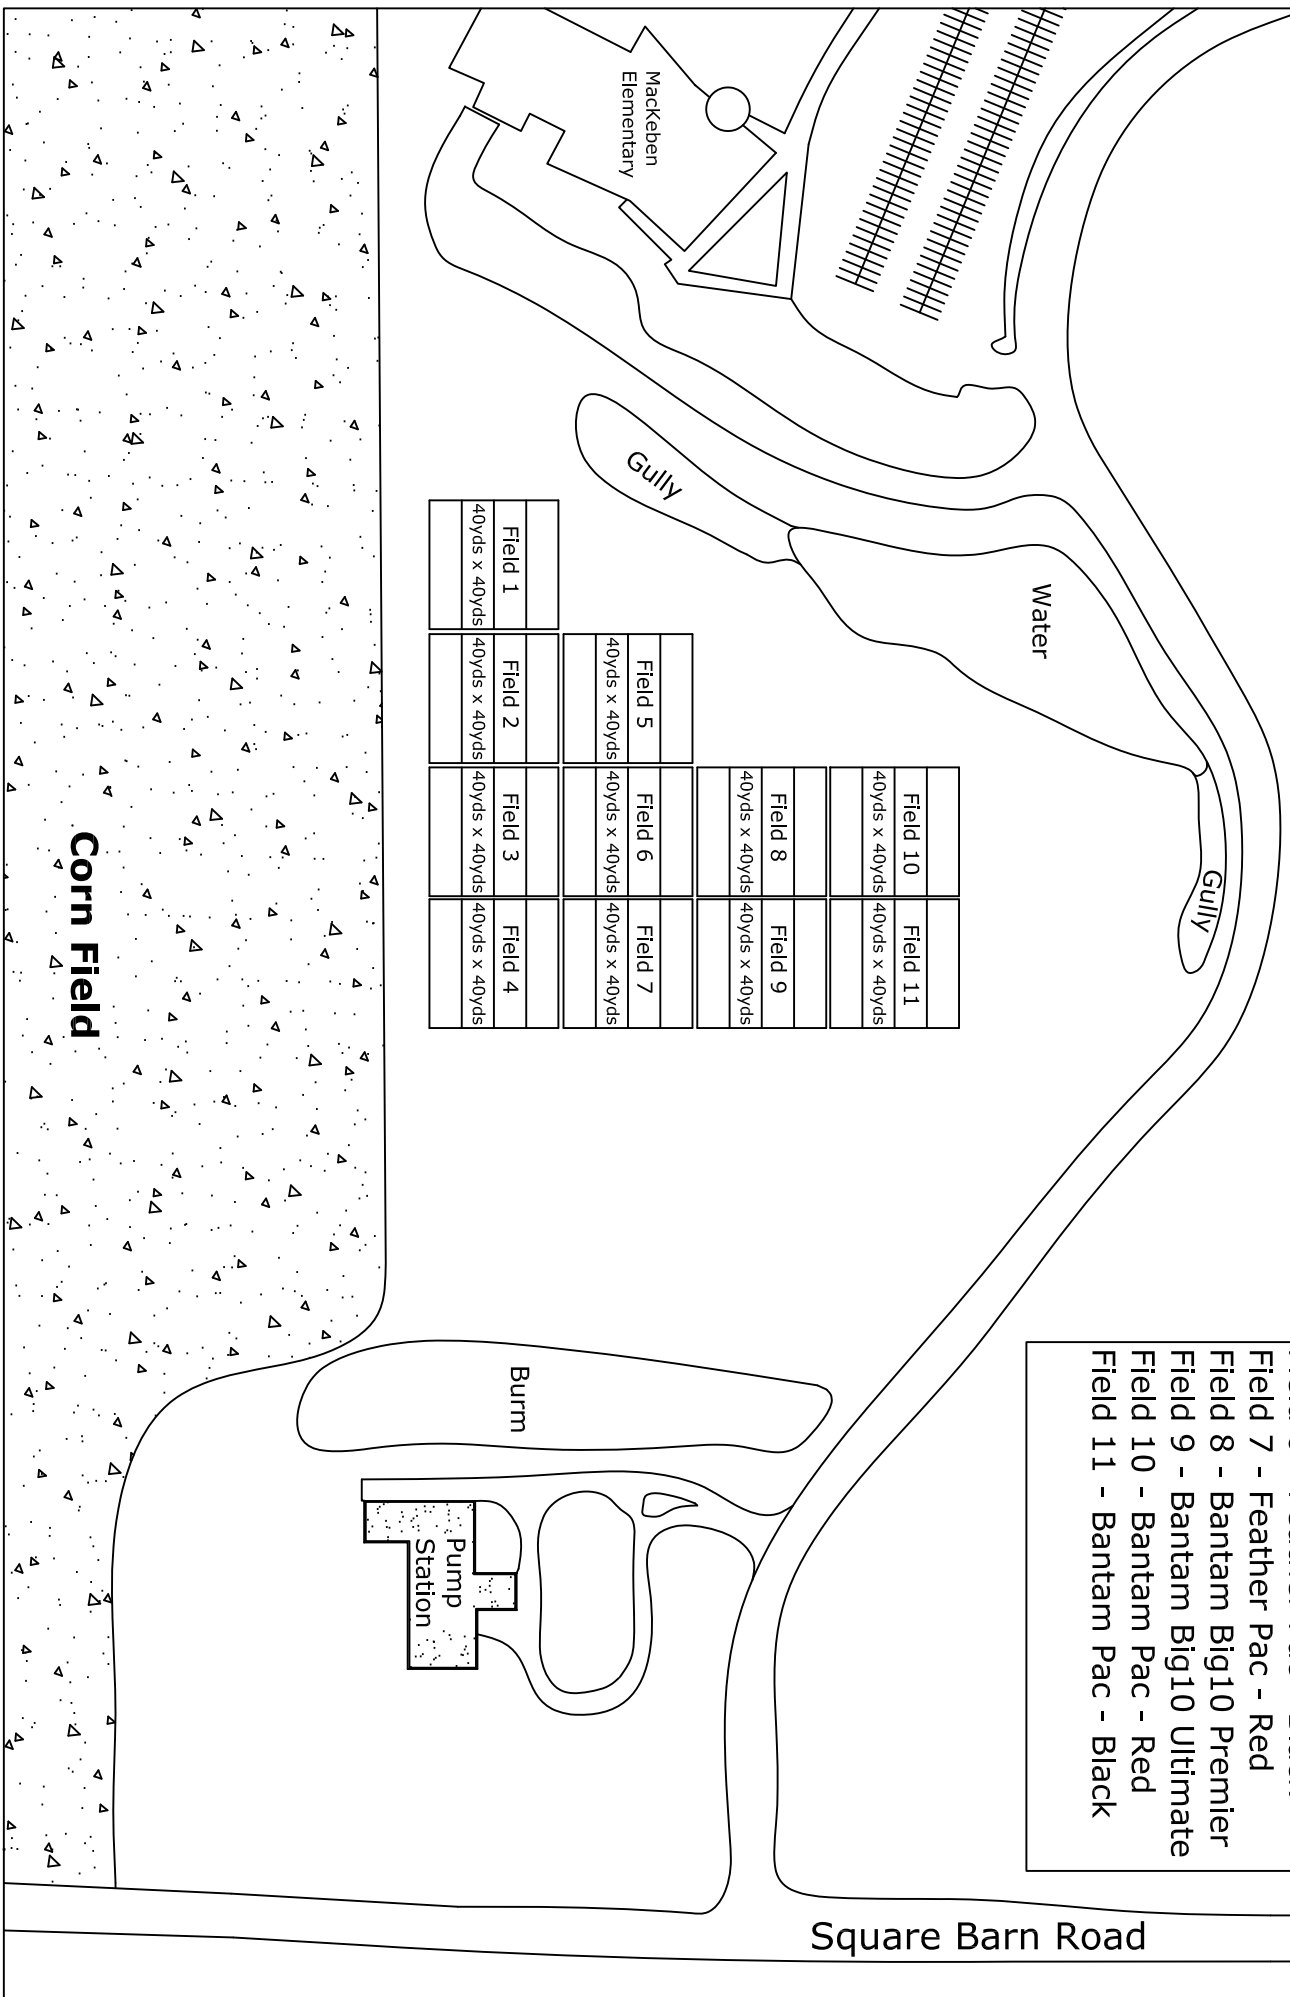

SQUARE BARN ROAD CAMPUS PRACTICE LAYOUT 2010

PARKING IS ONLY ALLOWED IN PARKING LOTS.
NO PARKING ON THE SIDE OF ANY ROADS.

- | | |
|----------|--------------------------|
| Field 1 | - Feather Big10 Premier |
| Field 2 | - Feather Big10 Ultimate |
| Field 3 | - Feather MAC |
| Field 4 | - Feather Pac - Silver |
| Field 5 | - Feather Pac - White |
| Field 6 | - Feather Pac - Black |
| Field 7 | - Feather Pac - Red |
| Field 8 | - Bantam Big10 Premier |
| Field 9 | - Bantam Big10 Ultimate |
| Field 10 | - Bantam Pac - Red |
| Field 11 | - Bantam Pac - Black |

Field 10	Field 11
40yds x 40yds	40yds x 40yds
Field 8	Field 9
40yds x 40yds	40yds x 40yds
Field 5	Field 6
40yds x 40yds	40yds x 40yds
Field 1	Field 2
40yds x 40yds	40yds x 40yds
Field 3	Field 4
40yds x 40yds	40yds x 40yds

Square Barn Road