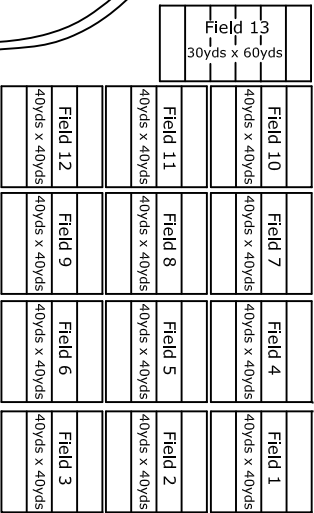

REED ROAD CAMPUS PRACTICE LAYOUT 2010

PARKING IS ONLY ALLOWED IN PARKING LOTS.
NO PARKING ON THE SIDE OF ANY ROADS.

Detention Area
Wet

Martin
Elementary
School

Playground Area

- Field 1 - Heavy Big10 Premier
- Field 2 - Heavy Big10 Ultimate
- Field 3 - Heavy Pac10
- Field 4 - Lights Big10 Premier
- Field 5 - Lights Big10 Ultimate
- Field 6 - Lights Pac10 (Red)
- Field 7 - Lights Pac10 (Black)
- Field 8 - Middle Big10 Premier
- Field 9 - Middle Big10 Ultimate
- Field 10 - Middle Pac10 (Black)
- Field 11 - Middle Pac10 (White)
- Field 12 - Middle Pac10 (Red)
- Field 13 - Middle Pac10 (Silver)

Field 14 - Full Scrimmage Field